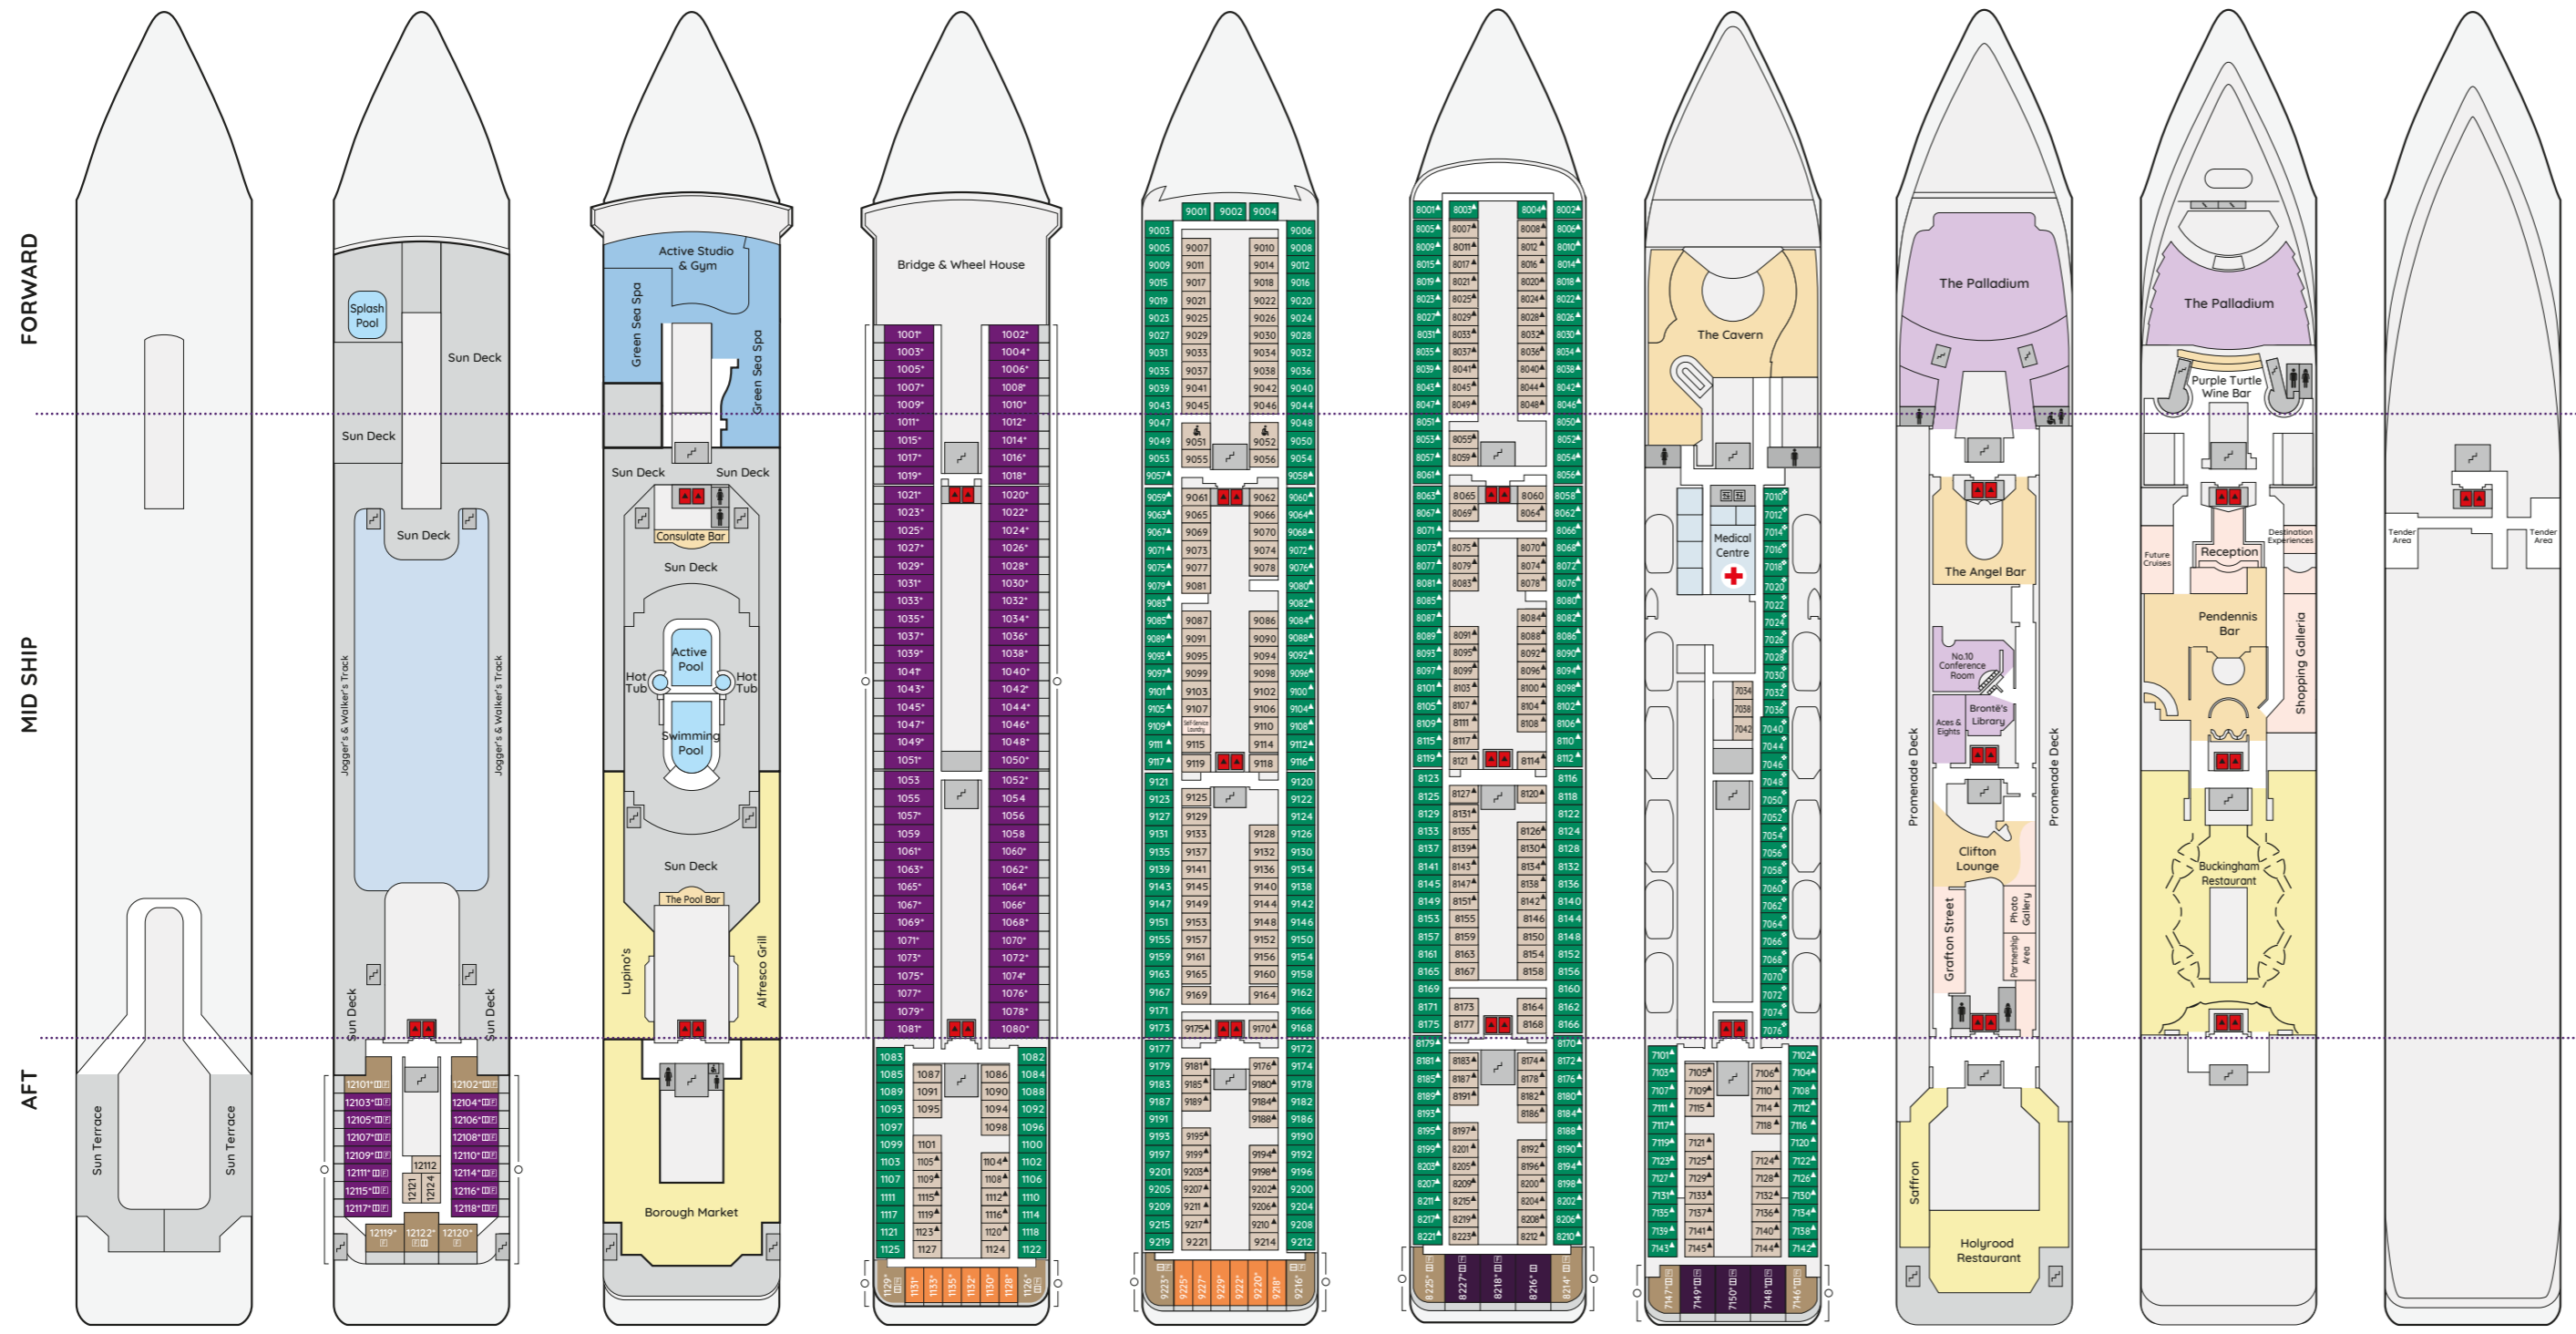

- 14. Exploration
- 12. Sun
- 11. Lido
- 10. Ambassador
- 9. Consulate
- 8. Ambition
- 7. Boat
- 6. Promenade
- 5. Reception
- 4. Aloe
- 3. Amber
- 2. Abalone
- 1. Allium

DECK 14 Exploration
DECK 12 Sun
DECK 11 Lido
DECK 10 Ambassador
DECK 9 Consulate
DECK 8 Ambition
DECK 7 Boat
DECK 6 Promenade
DECK 5 Reception
DECK 4 Aloe

CABIN CATEGORY LEGEND

- De Luxe Suite
- Premium Suite
- Suite
- Balcony
- Ocean View
- Inside

All categories with ocean view unless stated. Cabins that are partially/fully obstructed are marked*. All single cabins can convert to twin bedded. Most twin cabins convert to double bedded. Please note some single categories only have a single bed

SYMBOL LEGEND

- ▲ 3rd/4th berth - Pullman style (ceiling foldaway or wall mounted)
- * 3rd/4th berth - sofa bed/single bed
- ♿ Wheelchair-accessible
- 🚪 Walk-in wardrobe
- 🪑 Glass balcony railing
- 🚻 Public toilet
- 🚰 Lift
- 🪜 Stairs
- 🚫 Obstructed view
- 🛏 Fixed double bed

- Outside deck/balcony
- Pool
- Body & soul
- Entertainment
- Bar
- Restaurant
- Shop / Counter
- Medical Centre

Ambition Deck Plan May 2024 UK Edition
 This plan shows the location of cabins and public areas only as a guide. It is not drawn to scale. The cabin and public room configurations are believed to be correct at the time of production.